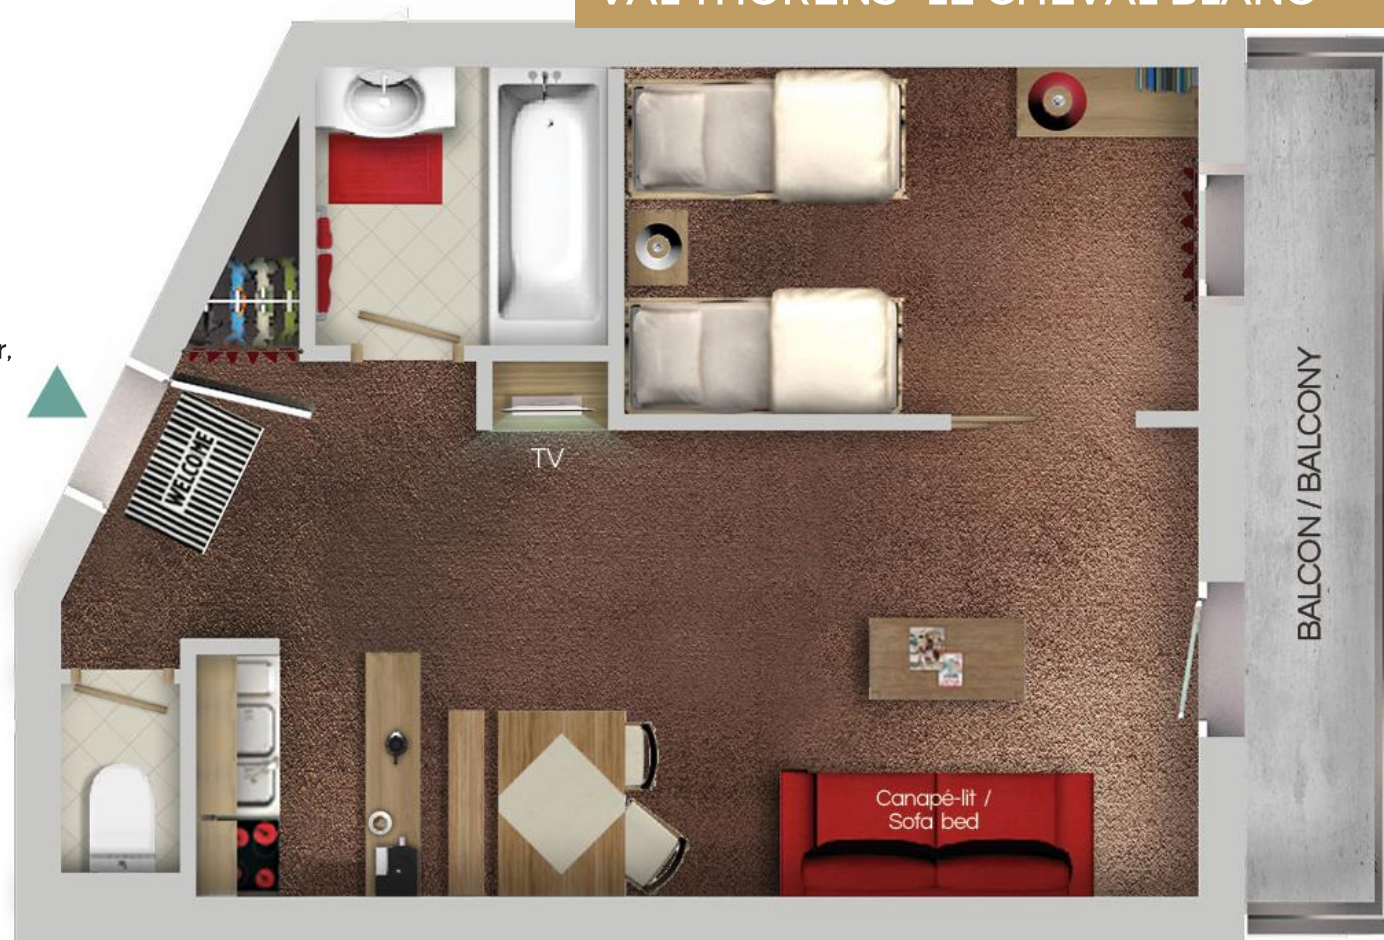

## APARTMENT 2/4 PAX - 27 M<sup>2</sup> STANDARD

- 1 living area with a sofa/pullout bed for 2 people, TV (Satellite), direct line telephone
- 1 kitchenette with hob, oven, microwave, refrigerator, dishwasher, coffee maker and kitchenware
- 1 bedroom with twin beds (separated from the living area by a sliding door)
- 1 bathroom with bath, heated towel rail
- Separate toilet
- Balcony

#### RESIDENCE

- Reception 24/24h
- Luggage room
- Ski room
- Changing room with shower & toilets
- Items available at reception (raclette machines, fondue set, iron...)

#### APARTMENT

- Standard Formula: Sheets, pillowcases and towels provided, cleaning kit and cleaning at the end of stay
- Wifi