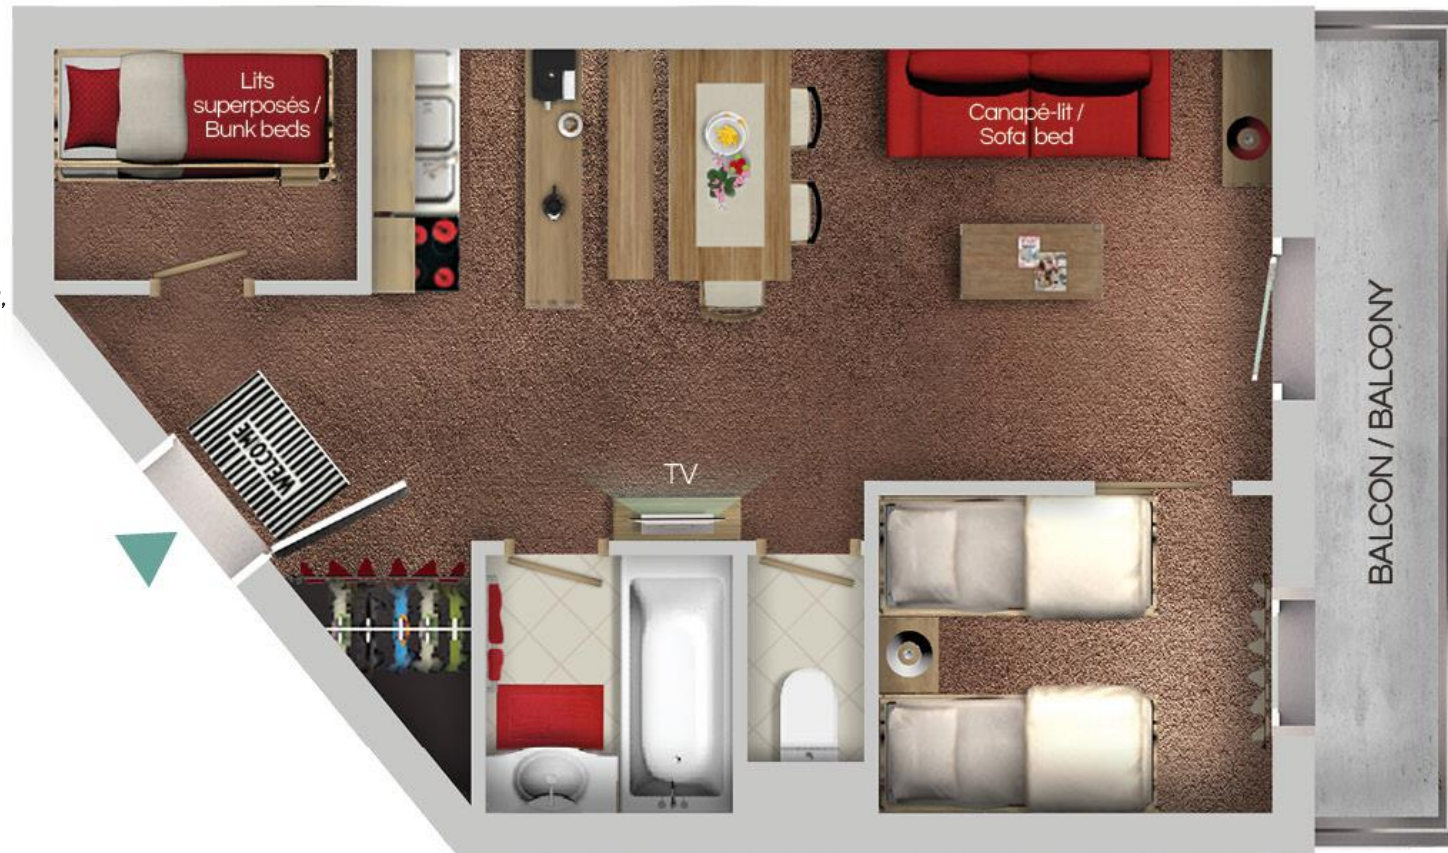

APARTMENT 4/6 PAX - 33 M² STANDARD

- 1 living area with a sofa/pullout bed for 2 people, TV (Satellite), direct line telephone
- 1 kitchenette with hob, oven, microwave, refrigerator, dishwasher, coffee maker and kitchenware
- 1 bedroom with twin beds (separated from the living area by a sliding door)
- 1 cabin room with bunk beds
- 1 bathroom with bath, heated towel rail
- Separate toilet
- Balcony

INCLUDED SERVICES

RESIDENCE

-  Reception 24/24h
-  Luggage room
-  Ski room
-  Changing room with shower & toilets
-  Items available at reception (raclette machines, fondue set, iron...)

APARTMENT

-  Standard Formula: Sheets, pillowcases and towels provided, cleaning kit and cleaning at the end of stay
-  Wifi